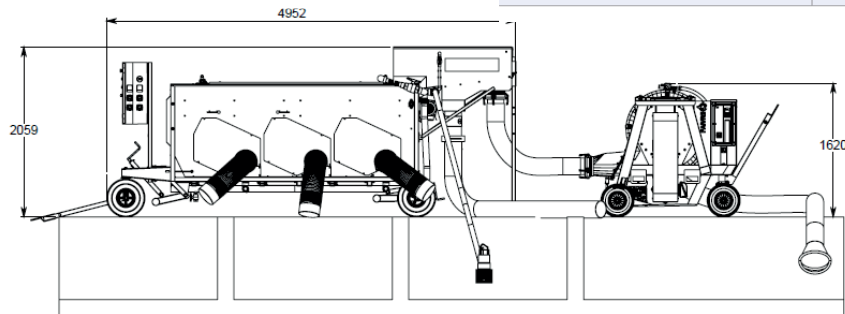

Pescamotion 8

Specifications

Fish pump model	PESCAMOTION 8
Main drive motor:	11kW 400 V 3ph 50 Hz
Prime control:	Frequency variator
Prime drive motor:	0.75 kW 400 V 3ph 50 Hz
Inlet Ø:	(203mm) 8 in male camlock
Outlet Ø:	(203mm) 8 in male camlock
Total dynamic head	14m - 46ft(3m suction and 11m discharge)
Fish size max.:	2500 g Trouts/Salmon
Pump speed:	100 to 390 rpm
Water flow:	380 m3/h - 1673 gpm
Dimensions (m)	1.74 L x 1,08 l x 1.64H
Weight	502 kg
Reference (fresh and sea water)	PH0802

Heliovision 40

Specifications

Grader model	HELIOVISION 40		
Counters configuration	3 Pescavision 30	2 Pescavision 30 1 Pescavision 50	1 Pescavision 30 2 Pescavision 50
Number of channels	3	3	3
Number of grades	3	3	3
Number of counters (Pescavision 30 or 50)	3	3	3
Channel length (mm)	2500	2500	2500
Max. channel opening (mm)	65	65	65
Number of exits and Ø (mm)	6xØ250	6xØ250	6xØ250
Min. max. weight, Trout/Salmon	40g - 1kg	40g - 1.5kg	40g - 1.5kg
Min. max. weight, Bass/Bream/Tilapia/Carp	40g - 500g	40g - 800g	40g - 800g
Hourly rate (tons/hour)	3 - 6	3 - 6	3 - 6
Weight (kg)	580	580	580
Dimensions (m)	3.9L x 1.25 l	3.9L x 1.25 l	3.9L x 1.25 l
Height (m)	1.80	1.80	1.80
Motor power 220 V 1ph (50 Hz/60 Hz) / 380 V 3ph (50 Hz/60 Hz)	0.37 kw	0.37 kw	0.37 kw
Recommended pump output (m³/h)	40	40	40
References (Sea water 316L)	TC40306	TC40216	TC40126