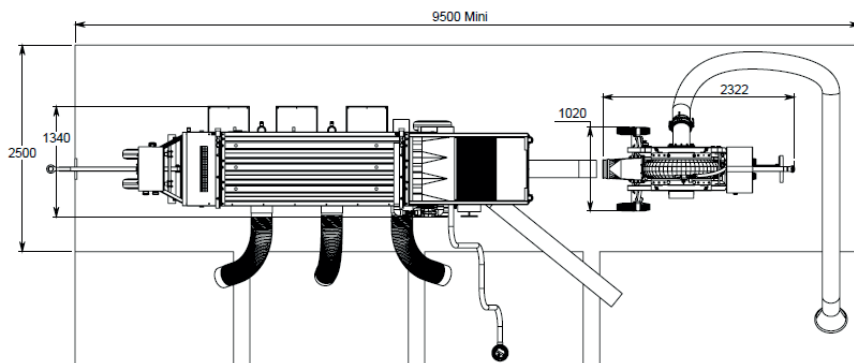

7

Electrical box to plug fish pump counters and water pump
Ref. (3x400v 50/60Hz) : THC002
Ref. (3x230v 50/60Hz) : THC006

3

Submersible water pump delivered with 5m of flexible pipe and storz fittings to plug at grader
Ref. (Sea water 316L) : TPOW40I6T5

Pescamotion 8

Specifications

Fish pump model	PESCAMOTION 8
Main drive motor:	11kW 400 V 3ph 50 Hz
Prime control:	Frequency variator
Prime drive motor:	0.75 kW 400 V 3ph 50 Hz
Inlet Ø:	(203mm) 8 in male camlock
Outlet Ø:	(203mm) 8 in male camlock
Total dynamic head	14m - 46ft(3m suction and 11m discharge)
Fish size max.:	2500 g Trouts/Salmon
Pump speed:	100 to 390 rpm
Water flow:	380 m3/h - 1673 gpm
Dimensions (m)	1.74 L x 1,08 l x 1.64H
Weight	502 kg
Reference (fresh and sea water)	PH0802

Heliovision 40

Specifications

Grader model	HELIOVISION 40		
Counters configuration	3 Pescavision 30	2 Pescavision 30 1 Pescavision 50	1 Pescavision 30 2 Pescavision 50
Number of channels	3	3	3
Number of grades	3	3	3
Number of counters (Pescavision 30 or 50)	3	3	3
Channel length (mm)	2500	2500	2500
Max. channel opening (mm)	65	65	65
Number of exits and Ø (mm)	6xØ250	6xØ250	6xØ250
Min. max. weight, Trout/Salmon	40g - 1kg	40g - 1.5kg	40g - 1.5kg
Min. max. weight, Bass/Bream/Tilapia/Carp	40g - 500g	40g - 800g	40g - 800g
Hourly rate (tons/hour)	3 - 6	3 - 6	3 - 6
Weight (kg)	580	580	580
Dimensions (m)	3.9L x 1.25 l	3.9L x 1.25 l	3.9L x 1.25 l
Height (m)	1.80	1.80	1.80
Motor power 220 V 1ph (50 Hz/60 Hz) / 380 V 3ph (50 Hz/60 Hz)	0.37 kw	0.37 kw	0.37 kw
Recommended pump output (m³/h)	40	40	40
References (Sea water 316L)	TC40306	TC40216	TC40126