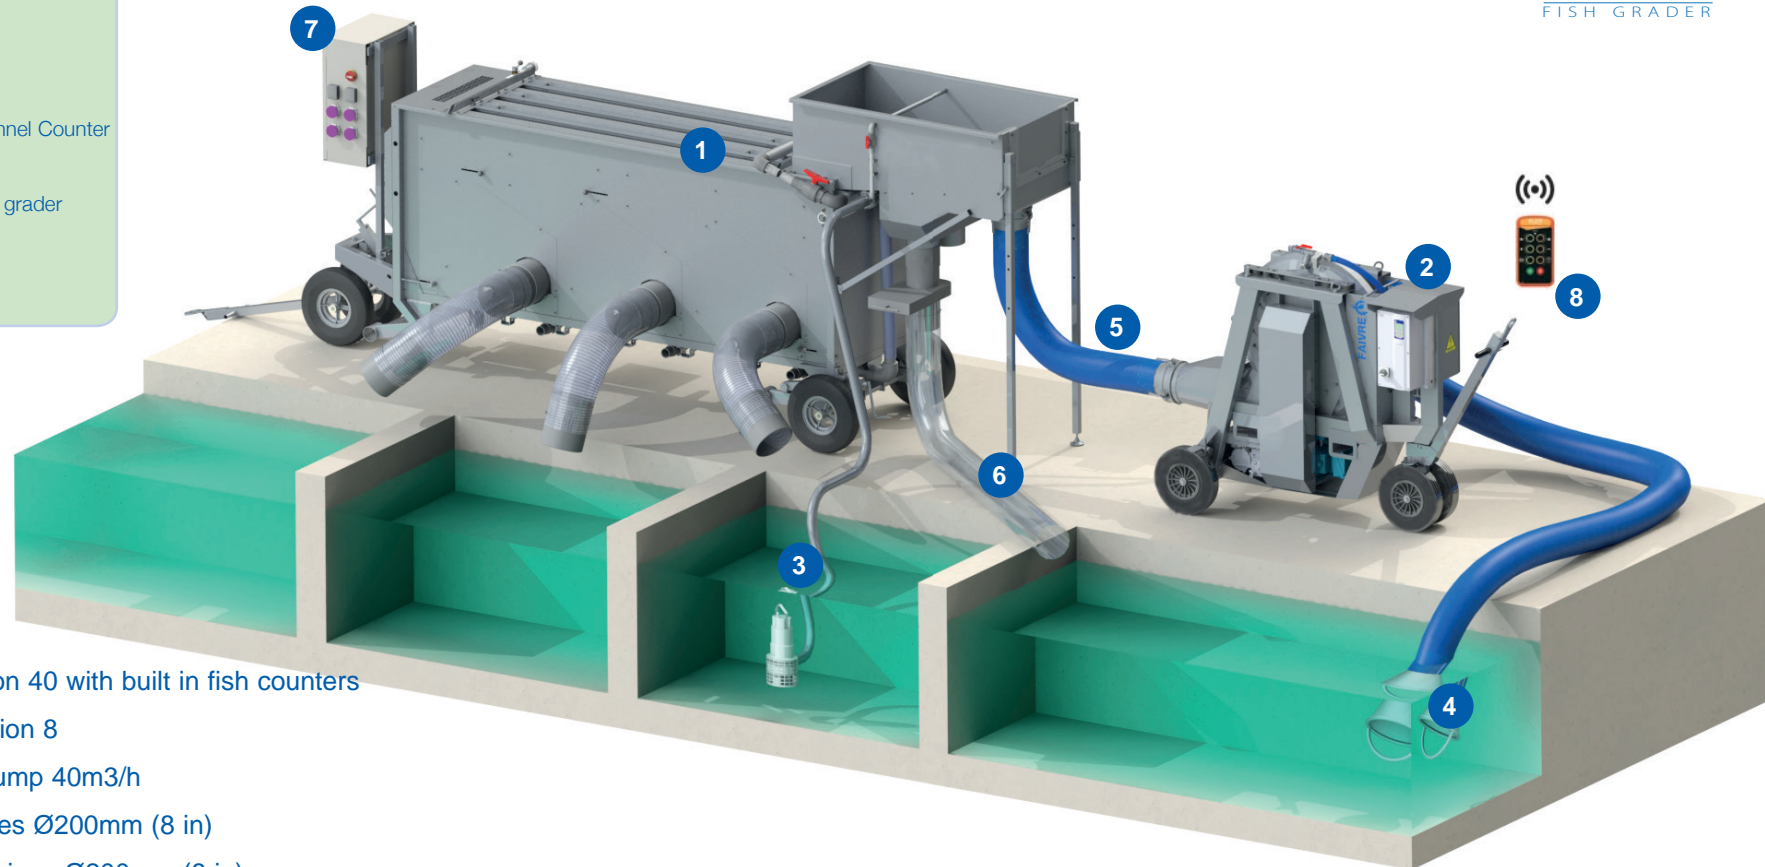

Grow out - Compact - Ultra PACK

8

Compact Ultra Pack

3 to 6 tons/hour

3 sizes :

- 1 Fish pump Pescamotion 8 (up to 2,5kg)
- 1 Grader Heliotion 40 (5g-1,5kg) / 3 Channel Counter
- 1 Water pump 40m³/h
- 1 Control box
- 3 Fish counters Pescavision integrated into grader

Fresh and Sea water pack
Ref : PACGO-BCUI6

40g to 1,5kg

Trout / Salmon

30g to 1kg

Tilapia

40g to 800g

Sea Bream

40g to 800g

Sea Bass

PESCAMOTION
Fish pump

HELIOVISION
FISH GRADER

- 1 1 Fish grader Heliotion 40 with built in fish counters
- 2 1 Fish pump Pescamotion 8
- 3 1 Submersible water pump 40m³/h
- 4 4 m suction flexible pipes Ø200mm (8 in)
- 5 6 m discharge flexible pipes Ø200mm (8 in)
- 6 5 m dewatering pipes Ø 200mm (8 in)
- 7 1 Control box
- 8 1 Fish pump Remote control

Pescamotion 8

Specifications

Fish pump model	PESCAMOTION 8
Main drive motor:	11kW 400 V 3ph 50 Hz
Prime control:	Frequency variator
Prime drive motor:	0.75 kW 400 V 3ph 50 Hz
Inlet Ø:	(203mm) 8 in male camlock
Outlet Ø:	(203mm) 8 in male camlock
Total dynamic head	14m - 46ft(3m suction and 11m discharge)
Fish size max.:	2500 g Trouts/Salmon
Pump speed:	100 to 390 rpm
Water flow:	380 m3/h - 1673 gpm
Dimensions (m)	1.74 L x 1,08 l x 1.64H
Weight	502 kg
Reference (fresh and sea water)	PH0802